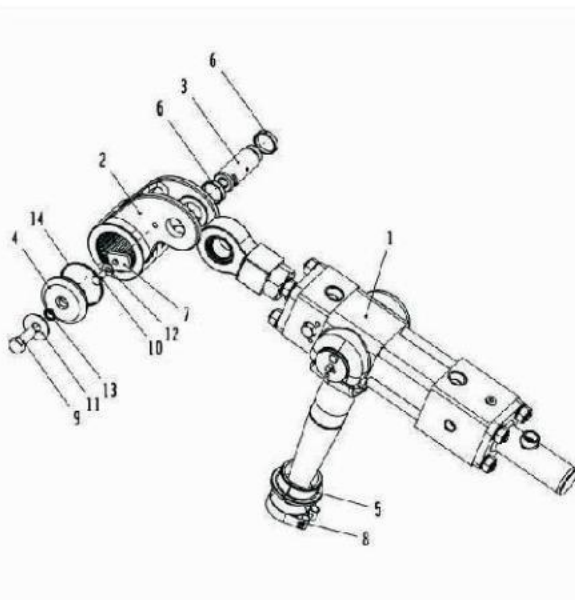

Flange Shaft

 1631018 S Valve	 1401097 Wear Plate	 1031104 Wear Ring	 1031103 Ring
 1031102 Ring Coupling	 1231035 Fork	 1221062 main Body	 1481061 Cover
 1031152 Union	 1031105 Ring	 1221066 Spot	 1221067 Cover
 1071085 Bushing	 1031101 Felt Ring	 1261028 Gasket	 2061100 Ring
 1031107 Flange	 1071087 Bushing	 1071089 Bushing	 1261019 Gasket