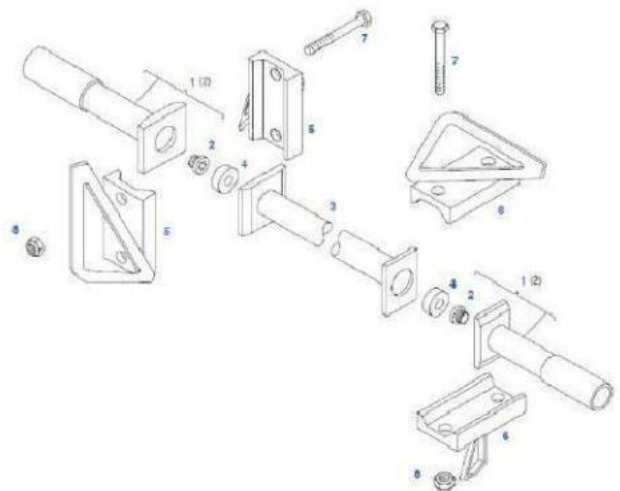

TRM.1239

284918002

TRM.1240

284940009

TRM.1241

256300004

Ball Cup Brown

TRM.1242

027709009

Screw Mounting Coupling

TRM.1243

058102002

4 Bolts Screw Coupling

TRM.1244

Catching Basket