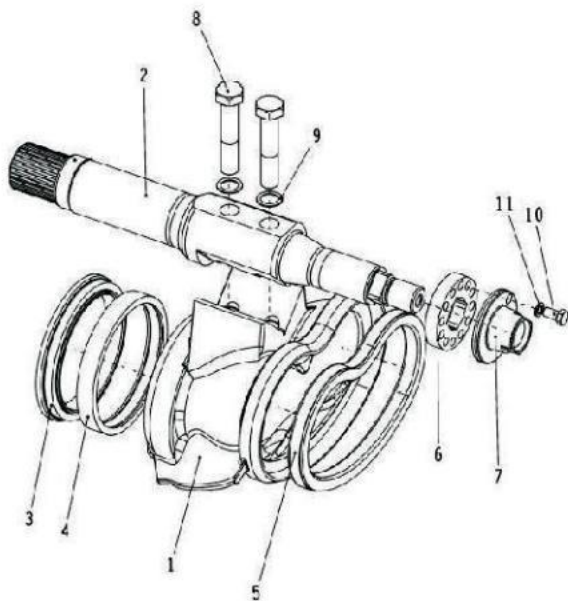

Flange Shaft

 1631018 S Valve	 1401097 Wear Plate	 1031104 Wear Ring	 1031103 Ring
 1031102 Ring Coupling	 1231035 Fork	 1221062 main Body	 1481061 Cover
 1031152 Union	 1031105 Ring	 1221066 Spot	 1221067 Cover
 1071085 Bushing	 1031101 Felt Ring	 1261028 Gasket	 2061100 Ring
 1031107 Flange	 1071087 Bushing	 1071089 Bushing	 1261019 Gasket