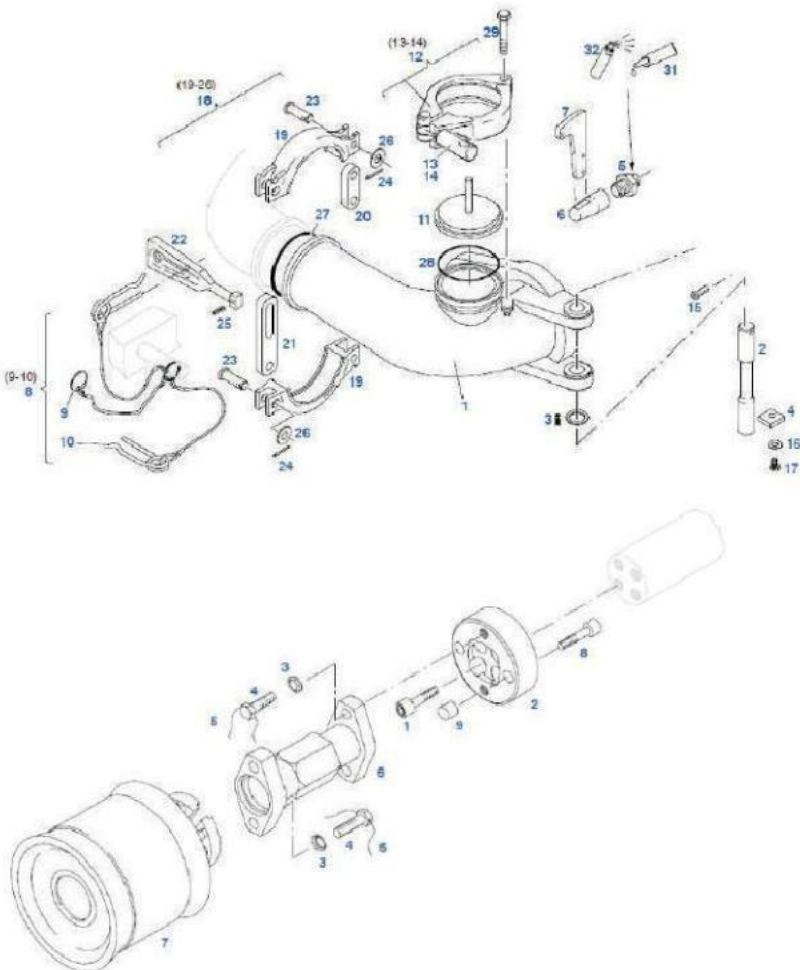

TRM.1239

284918002

TRM.1240

284940009

TRM.1241

256300004

Ball Cup Brown

TRM.1242

027709009

Screw Mounting Coupling

TRM.1243

058102002

4 Bolts Screw Coupling

TRM.1244

Catching Basket