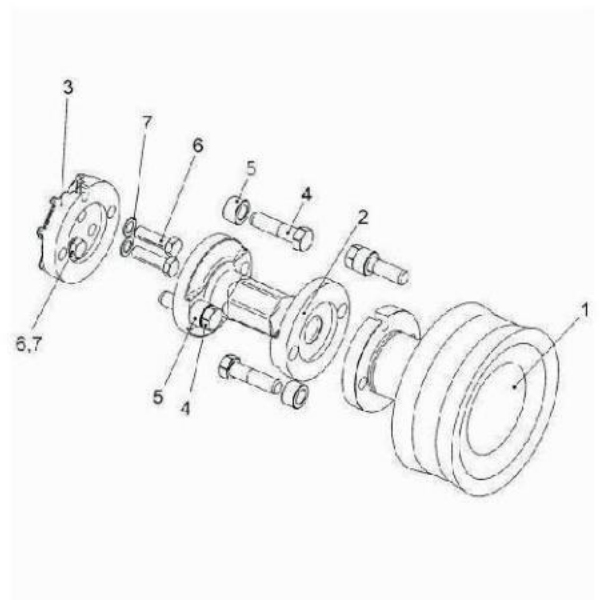

Flange Shaft

 1631018 S Valve	 1401097 Wear Plate	 1031104 Wear Ring	 1031103 Ring
 1031102 Ring Coupling	 1231035 Fork	 1221062 main Body	 1481061 Cover
 1031152 Union	 1031105 Ring	 1221066 Spot	 1221067 Cover
 1071085 Bushing	 1031101 Felt Ring	 1261028 Gasket	 2061100 Ring
 1031107 Flange	 1071087 Bushing	 1071089 Bushing	 1261019 Gasket