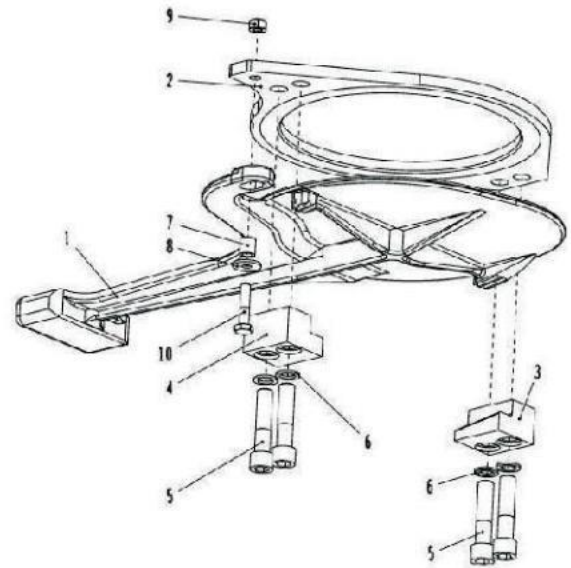

Flange Shaft

 1631018 S Valve	 1401097 Wear Plate	 1031104 Wear Ring	 1031103 Ring
 1031102 Ring Coupling	 1231035 Fork	 1221062 main Body	 1481061 Cover
 1031152 Union	 1031105 Ring	 1221066 Spot	 1221067 Cover
 1071085 Bushing	 1031101 Felt Ring	 1261028 Gasket	 2061100 Ring
 1031107 Flange	 1071087 Bushing	 1071089 Bushing	 1261019 Gasket